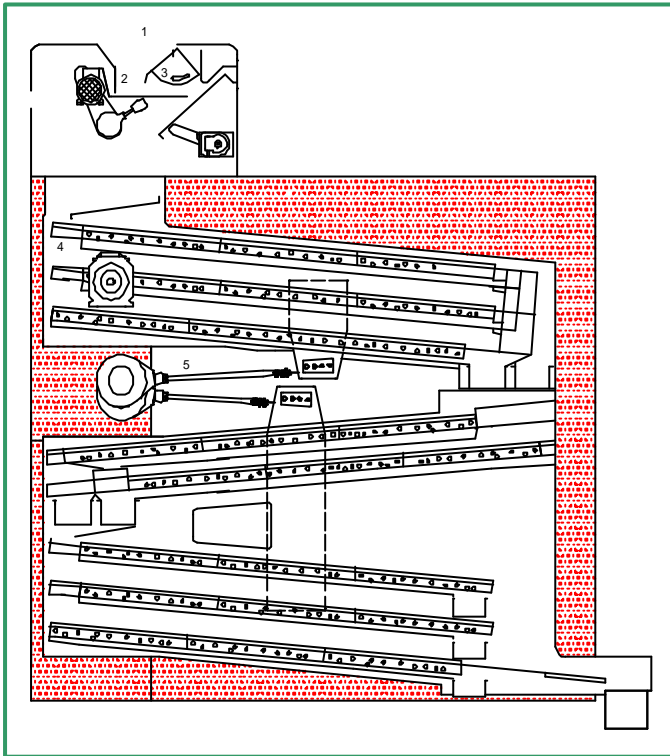

Data Sheet 128

Cimbria DELTA 128

Cimbria DELTA 128 is developed for grading of cereals and seeds.

1. Inlet

Optimal feed over the width of the machine is achieved by a shaker feeder with stepless adjustment via gearbox, hand operated variator or integral motor.

2. Shaker feeder

Ensures an uniform feeding over the entire width of the machine also when cleaning difficult floating products, i.e. grass seed, in addition the shaker feeder also prevent the product from floating when the shaker feeder has stopped.

3. Adjustable feed gate

The feed gate will only be adjusted when the opening need to be bigger due to difficult floating products, i.e. grass seed.

4. Screens

(L x W = 800 x 1250 mm) can be employed as sieves, sorters or graders, and are effectively kept clean by rubber balls in newly developed ball boxes. It is not necessary to take out the ball boxes when changing screens.

5. Eccentric drive system for screen boat

Supplied standard with fixed speed or alternative with manually operated variator

Capacity: (at max. 15% moisture content)	
Wheat, Rye, Sorghum and Malted Barley	25.0 t/h
Oats, Maize, white Rice	20.0 t/h
Soya, Peas, Rape, Coffee	20.0 t/h
Paddy rice	15.0 t/h
Sunflower, roasted Coffee, Beet seed	10.0-11.0 t/h
Rye grass, clover	4.0-5.0 t/h
Dimensions:	
Machine height (without fan)	3590 mm
Machine length	3905 mm
Machine width	1760 mm
Height, standard inlet hopper	532 mm
Screen area:	24.0 m ²
Square outlet pipes:	
(Adapter to round available)	
a) from screens	160 x 160 mm
Motors: (standard):	
Screen	4.0 kW
Shaker feeder (integral)	0.75 kW
Air volume:	
Pre- and after suction	1000 m ³
Total weight of cleaner:	
Freight volume	22 m ³
Dynamic loading at	4.6-4.8 Hz:
PH= +/- 1000 N	PV= +/- 4500 N 10N = 1 kg